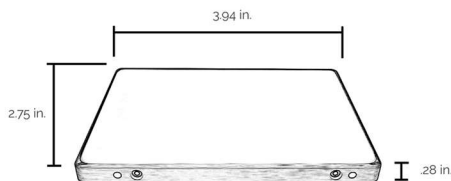

BR55 SSD Drive

Data Sheet

Say hello to the BR55 2.5" internal solid state drive.

- SATA III Interface
- Capacities available: 256GB, 512GB, 1TB, 2TB
- Access your files up to 4x faster compared to a typical hard disk drive
- Compatible with MAC and PC
- No moving parts ensures your data stay safe through drops and vibration
- Performance Read (max.):
 - ATTO: up to 560MB/s
 - CDM: up to 500MB/s
- Performance Write (max.):
 - ATTO: up to 530MB/s
 - CDM: up to 450MB/s
- MTBF: 1,500,000 hours
- Operation Voltage: 5V
- Vibration Resistance Test: 20G
- Shock Resistance Test: 1500G Max
- Weight: 2.43 oz. max
- Dimensions: 3.94 in. x 2.75 in. x .28 in.
- Warranty: 5 Year